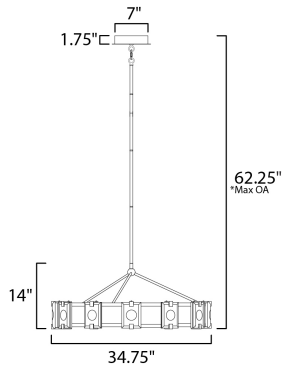

**MEASUREMENTS**

- DIMENSION : 34.75" L x 34.75" W x 14" H
- MAX OAH : 62.25" OAH
- CANOPY : 7" W x 1.75" H x 7" L
- HANGING WEIGHT : 23.892 lb

**LAMPING**

- INPUT VOLTAGE : 120-277V
- LUMENS : 4,060 Rated (2,830 Del.)
- BULB : 12 x 6W LED PCB Integrated , 72W Total
- BULB INCLUDED : (Integrated)
- DIMMABLE : Triac CL
- CRI : 90 CRI
- COLOR\_TEMP : 3000K